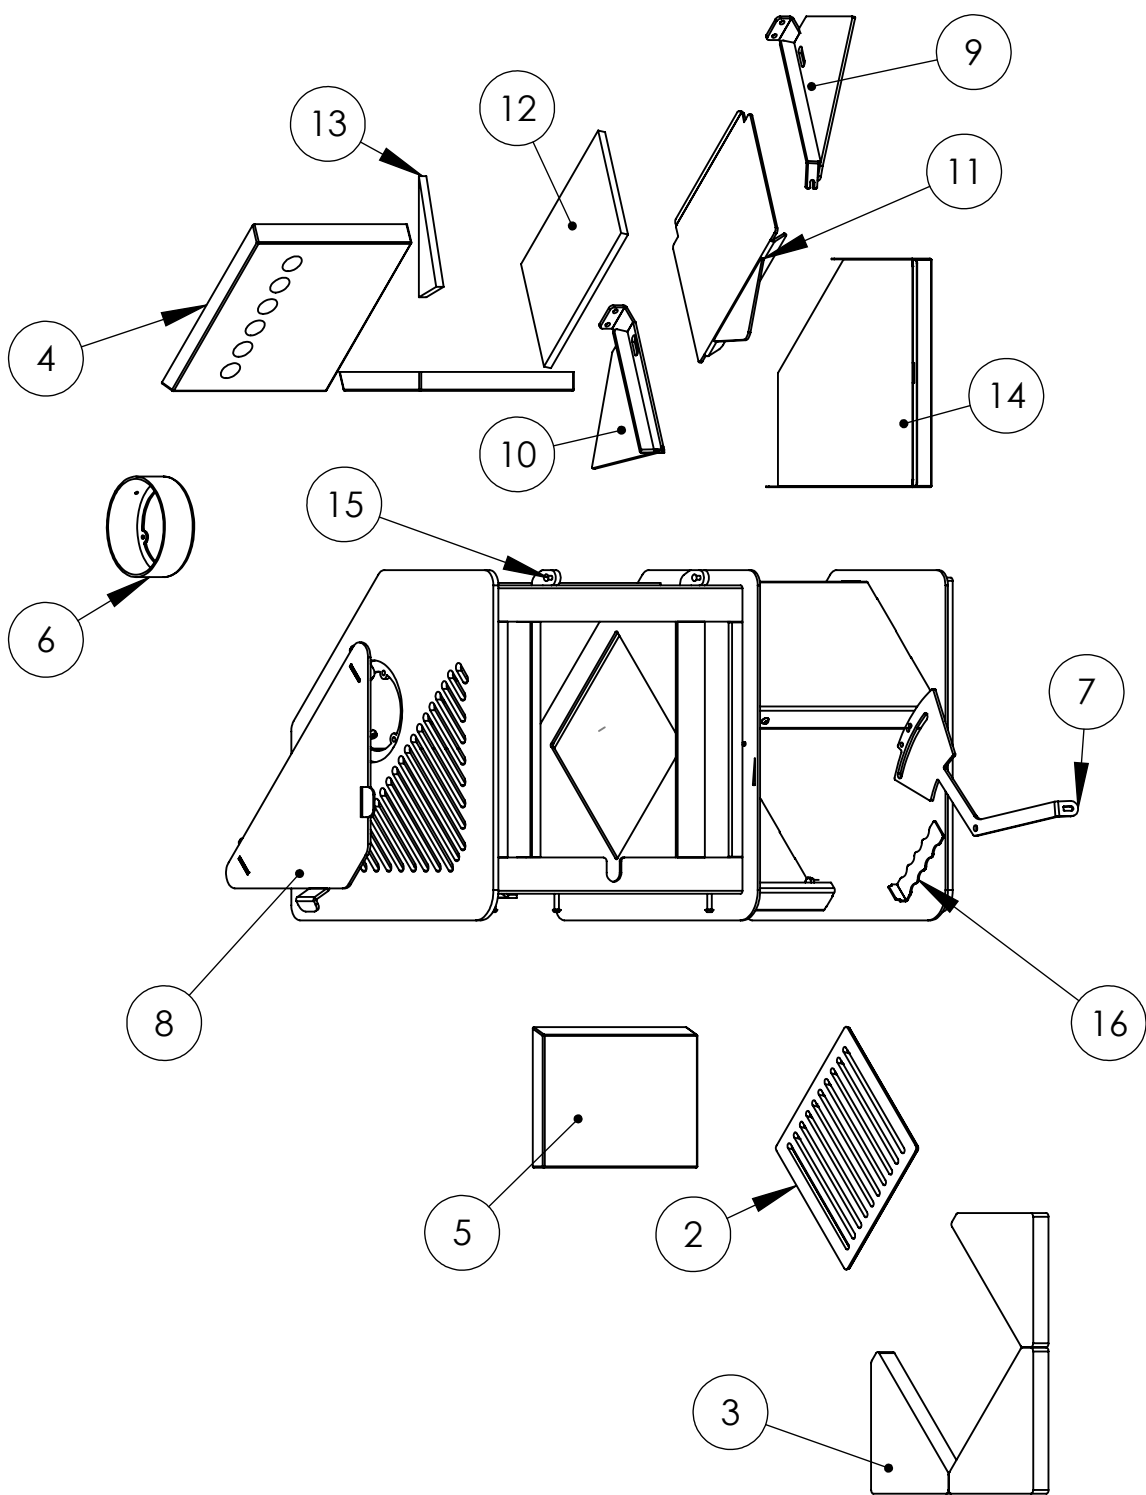

# Panofire Explode View without doors

ITEM NO.	Description	Part number	QTY.
1	Firebox		1
2	Grate	7855	1
3	Base Liner Set	side 9250 / front 9251	1
4	Rear Liner	9249	1
5	Side Liner	9248	2
6	Spigot	7130	1
7	Air Control Lever	9253	1
8	Panofire grille top cover	9247	1
9	Panofire RH baffle	9257	1
10	LH Panofire baffle	9256	1
11	Centre Baffle	9255	1
12	Centre Baffle Ceramic	9254	1
13	Side Baffle Ceramic	9264	2
14	Ashpan	9252	1
15	Door Pins	FPX458-DRPN	2
16	Ashpan tool	7772	1